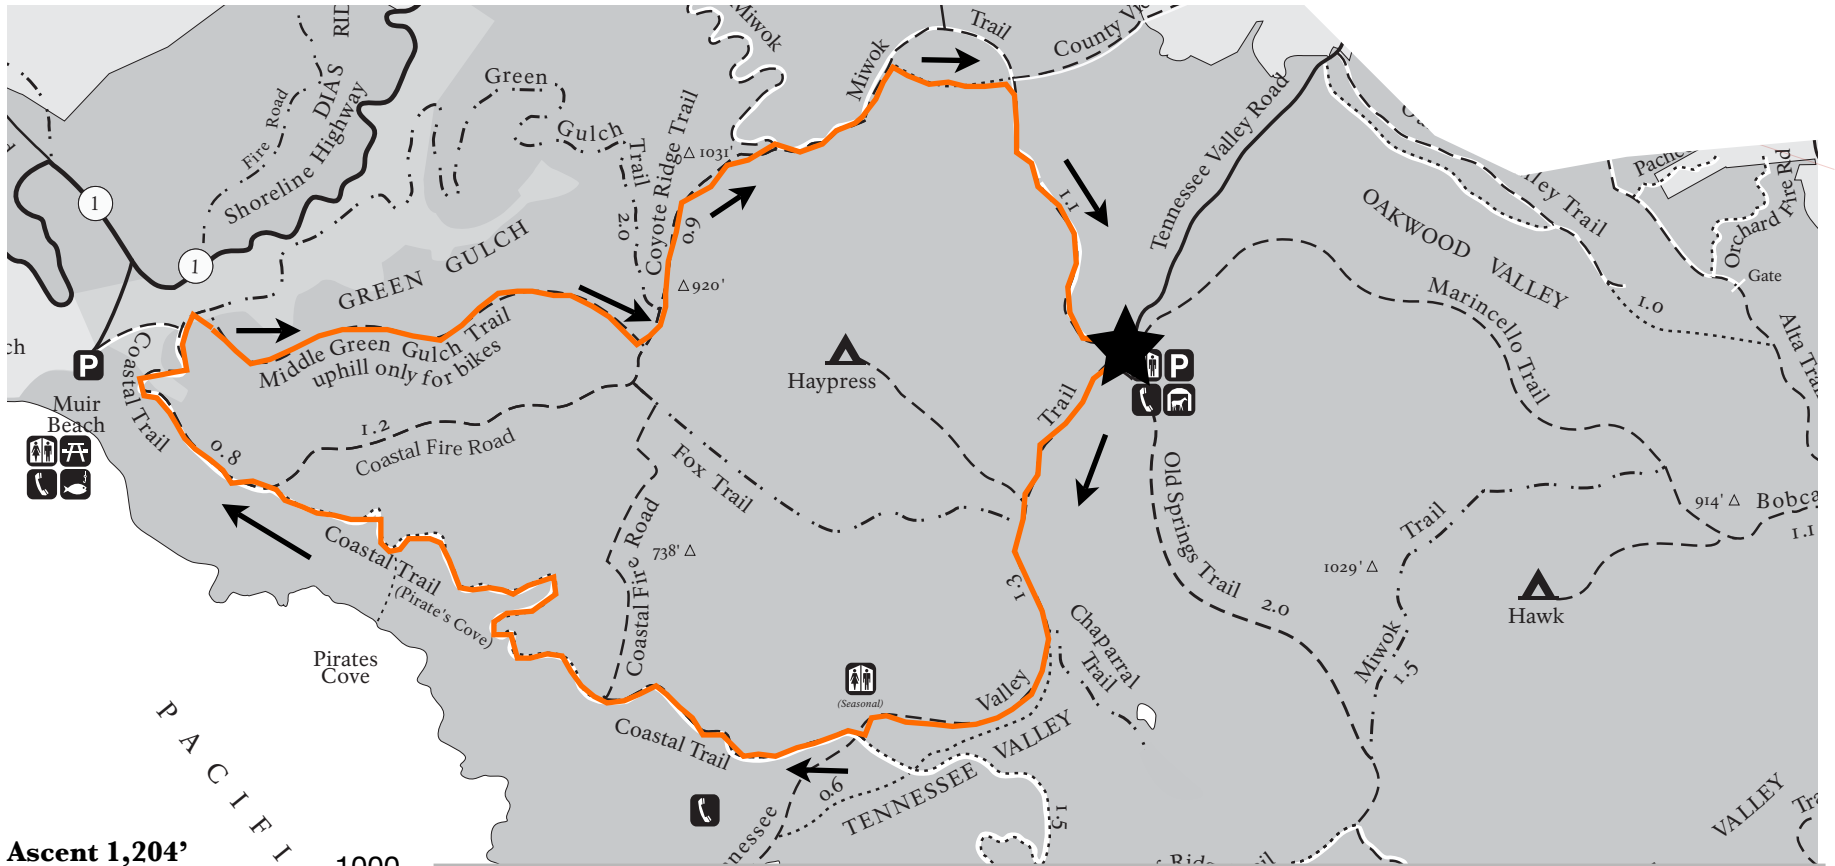

Tennessee Valley 8.3 Mile

**Trails Ascent 1,204'**

- TV Road
- Coastal Fire - R
- Pirate's Cove - L
- Coastal Fire - L
- Lagoon Trail - R
- Middle Green - thru Zen Gate and after rhubarb patch
- Coyote Ridge - L
- Miwok Cutoff - R
- Miwok - R