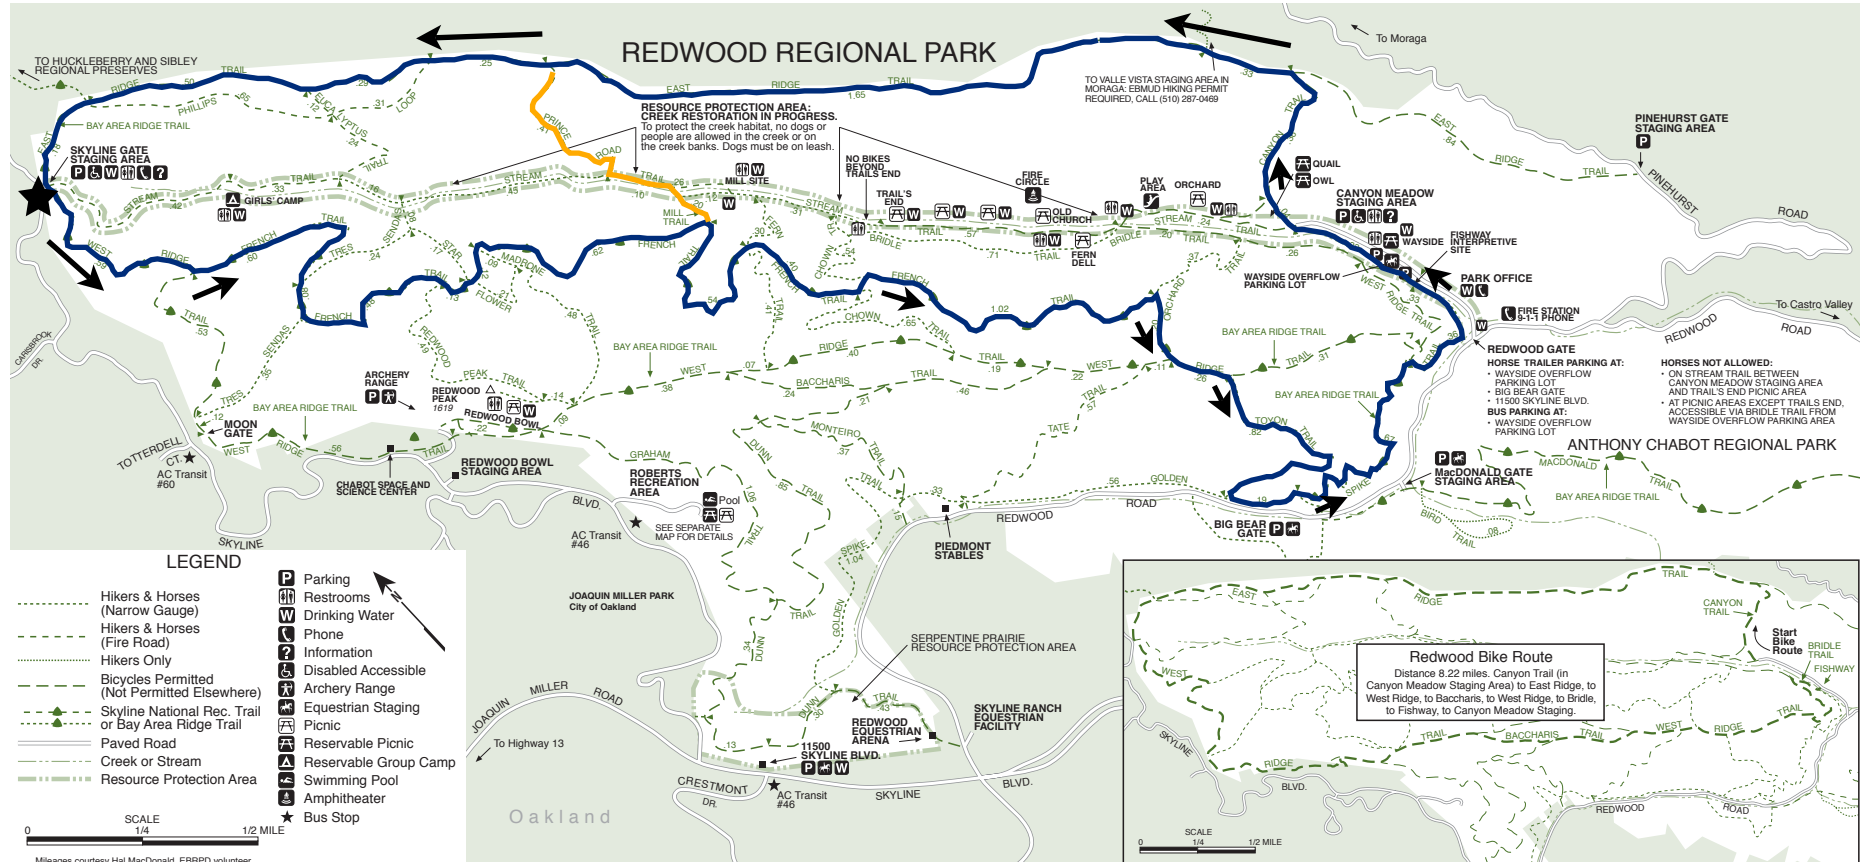

Redwood Park 11 Miles

Trails

Start/Finish @ Skyline Gate
 West Ridge
 French
 Orchard
 West Ridge

Toyon
 Golden Spike
 Bridle
 Take Right on Pavement, Left @ Restrooms,
 then up Canyon

East Ridge
 Finish at Skyline Gate
**Note: Short-cut on Mill Trail/Prince Rd.