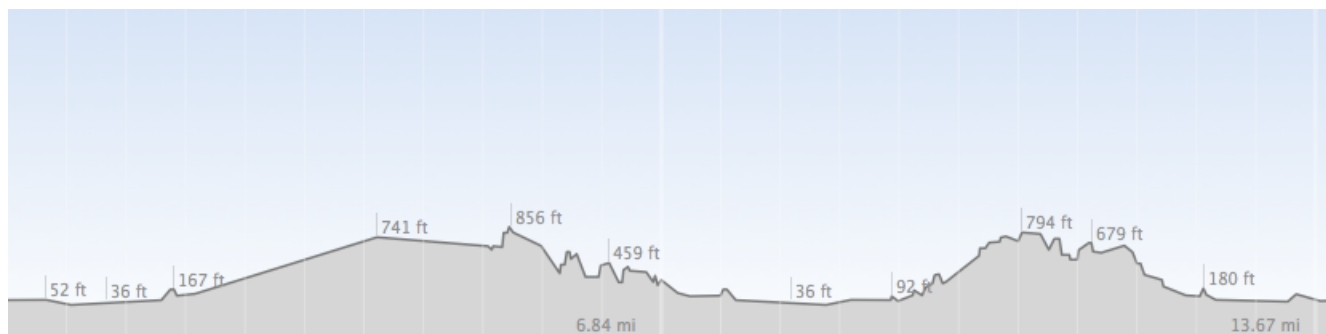

Rodeo Beach 14M

Trails

First Loop: 9.25M

- Lagoon
- Rodeo Valley
- SCA
- Coastal
- Coastal Fire Road
- Rodeo Valley
- Lagoon

Second Loop: 4.75M

- Coastal
- Wolfback Ridge
- Miwok
- Rodeo Valley
- Bunker Rd.

Elevation _____

Distance 13.96 mi
 Duration 01:52:26
 Elevation 860 ft
 Ascent 2,959 ft/3,251
 Pace Avg/Max 8:03/8:03 mi