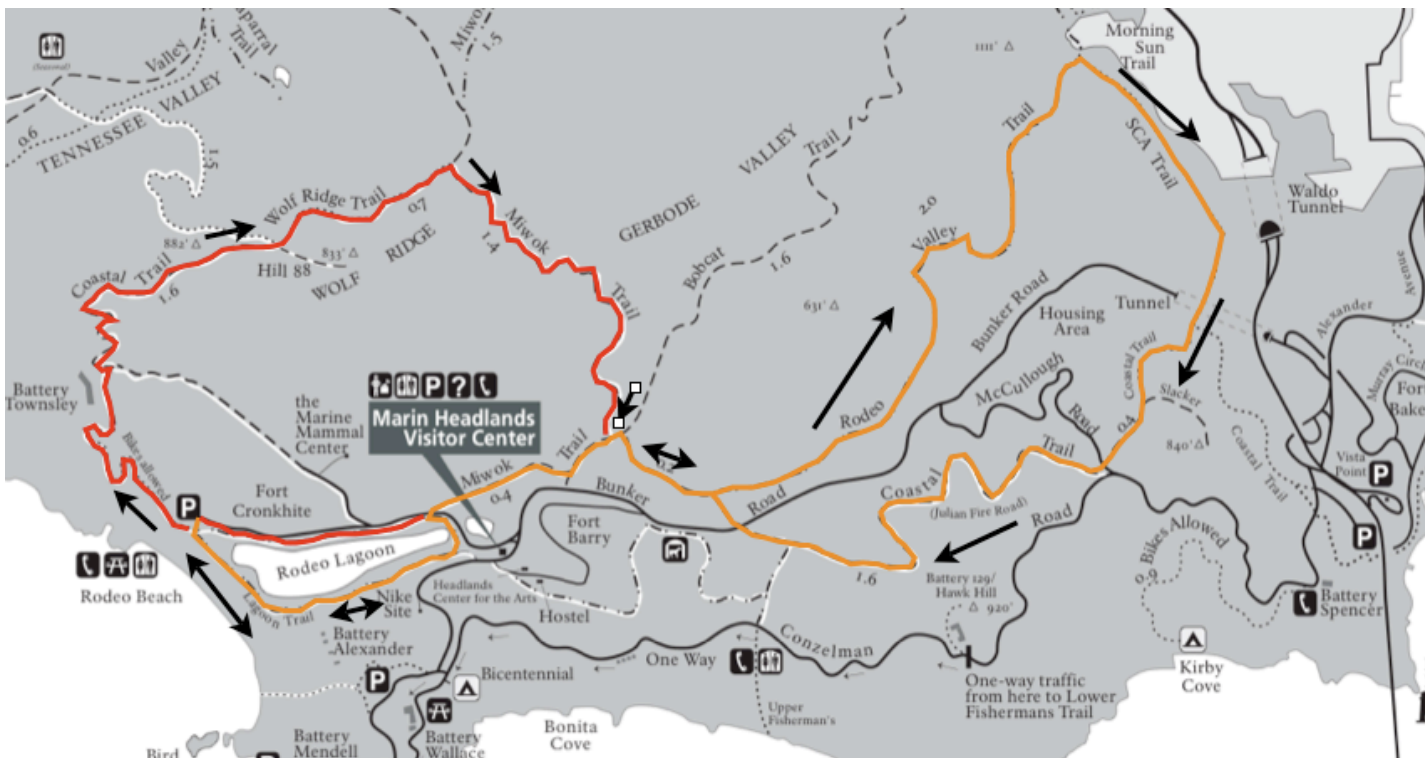

Rodeo Beach 14M

Trails

First Loop: 9.25M

- Lagoon
- Rodeo Valley
- SCA
- Coastal
- Coastal Fire Road
- Rodeo Valley
- Lagoon

Second Loop: 4.75M

- Coastal
- Wolfback Ridge
- Miwok
- Rodeo Valley
- Bunker Rd.

Elevation _____

Distance 13.96 mi
 Duration 01:52:26
 Elevation 860 ft
 Ascent 2,959 ft/3,251
 Pace Avg/Max 8:03/8:03 mi