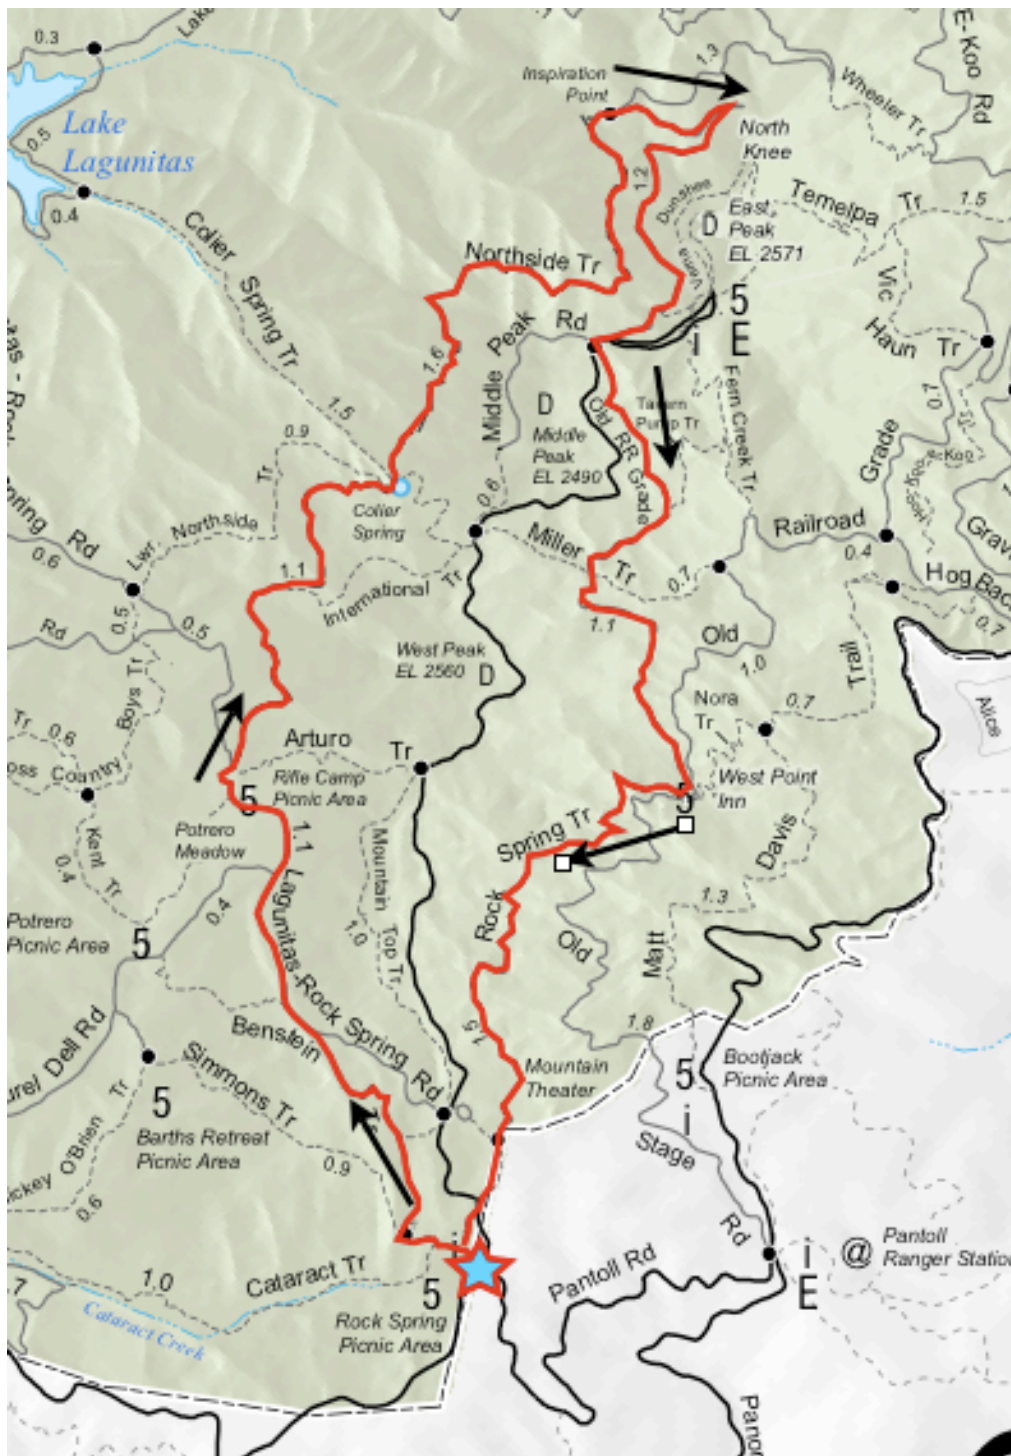

Rock Springs 8 Mile

Trails

- Rock Springs
- Benstein - Right
- Rock Springs - Left
- Northside Trail - Right at Rifle Camp
- Eldridge Grade- Right
- Eastridge Rd- Right
- Old Railroad - Left
- Rock Springs - Right
- Return to parking after Mtn Theater